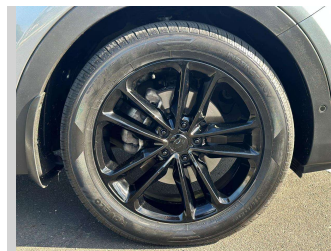

2017 Hyundai SANTA FE 4X4 ELITE DM 2.2D

Purchase Price **\$26,975**
Includes GST, Registration & Licensing

Finance may be available on this vehicle. Ask one of our friendly staff for more information.

Gain peace of mind with Mechanical Breakdown Insurance. **Ask us how.**

Top features
None Listed

Body Style
5 door, SUV

Odometer
125,840 km

Engine
2199 cc, In-Line

Fuel Type
Diesel

Transmission
Automatic, 4WD

Wheels
-

VIN
KMHSU81XSHU750345

Interior
-

Safety
-

Reg No.
KMD897

Ext Colour
Silver

History
NZ New, 4 owners

Seats
7 seats

CO2 Emissions
-

Energy Economy
-