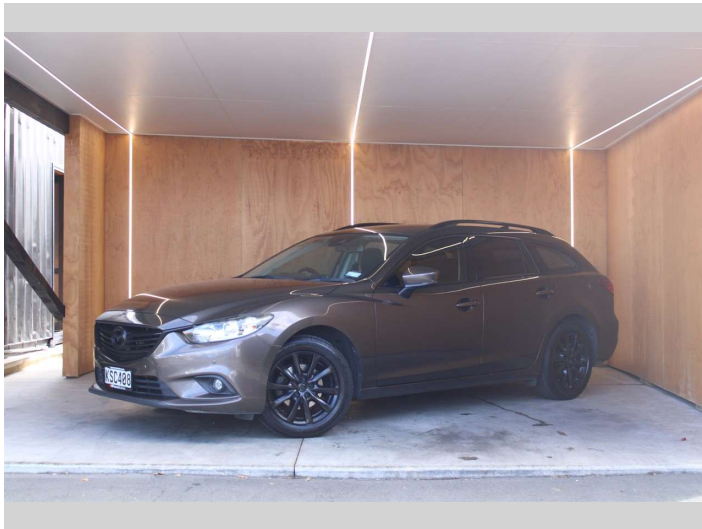

2017 Mazda Mazda6 GSX, BLACKED OUT, NZ NEW

Purchase Price **\$15,990**
Includes GST, Registration & Licensing

Finance may be available on this vehicle. Ask one of our friendly staff for more information.

Body Style
5 door, Wagon

Odometer
153,764 km

Engine
2488 cc, Internal Combustion

Fuel Type
Petrol

Transmission
Automatic

Wheels
-

VIN
JM0GL103100126868

Interior
-

Safety
-

Reg No.
KSC408

Ext Colour
Grey

History
NZ New

Seats
5 seats

CO2 Emissions
-

Energy Economy
-

Stock ID: 28622