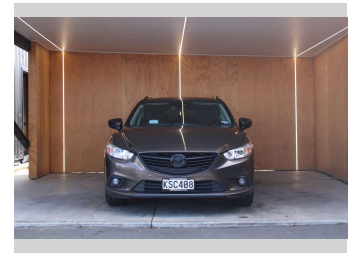

2017 Mazda Mazda6 GSX, BLACKED OUT, NZ NEW

Purchase Price **\$15,990**
Includes GST, Registration & Licensing

Finance may be available on this vehicle. Ask one of our friendly staff for more information.

Body Style
5 door, Wagon

Odometer
153,764 km

Engine
2488 cc, Internal Combustion

Fuel Type
Petrol

Transmission
Automatic

Wheels
-

VIN
JM0GL103100126868

Interior
-