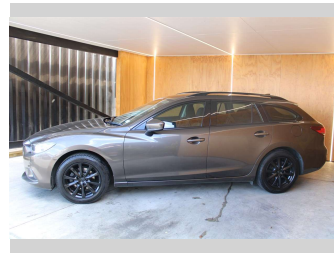

2017 Mazda Mazda6 GSX, BLACKED OUT, NZ NEW

Purchase Price **\$15,990**
Includes GST, Registration & Licensing

Finance may be available on this vehicle. Ask one of our friendly staff for more information.

Body Style
5 door, Wagon

Odometer
153,764 km

Engine
2488 cc, Internal Combustion

Fuel Type
Petrol

Transmission
Automatic

Wheels
-

VIN
JM0GL103100126868

Interior
-

Safety
-

Reg No.
KSC408

Ext Colour
Grey

History
NZ New

Seats
5 seats

CO2 Emissions
-

Energy Economy
-

Stock ID: 28622