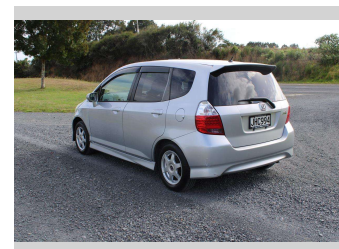

# 2005 Honda FIT 1.3 AUTO ECONOMY HATCH

**Purchase Price** **\$3,850**  
Includes GST, Registration & Licensing

Finance may be available on this vehicle. Ask one of our friendly staff for more information.

Gain peace of mind with Mechanical Breakdown Insurance. **Ask us how.**

**Top features**  
None Listed

Body Style  
**Hatchback**

Odometer  
**99,372 km**

Engine  
**1330 cc, Internal Combustion**

Fuel Type  
**Petrol**