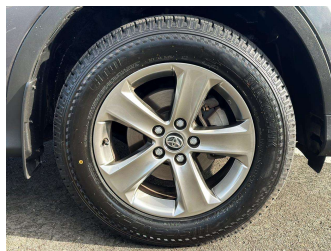

2015 Toyota RAV4 GXL 2.0P SUV NZ NEW

Purchase Price **\$14,975**
Includes GST, Registration & Licensing

Finance may be available on this vehicle. Ask one of our friendly staff for more information.

Gain peace of mind with Mechanical Breakdown Insurance. **Ask us how.**

Top features
None Listed

Body Style
5 door, SUV

Odometer
154,032 km

Engine
1986 cc, In-Line

Fuel Type
Petrol

Transmission
Automatic

Wheels
-

VIN
JTMYDREVX0J032464