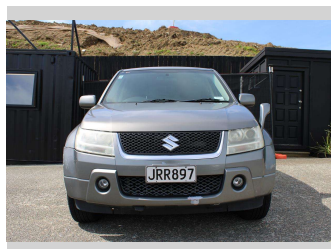

2007 Suzuki ESCUDO 2.0i, 4WD!!

Purchase Price **\$4,990**
Includes GST, Registration & Licensing

Finance may be available on this vehicle. Ask one of our friendly staff for more information.

Gain peace of mind with Mechanical Breakdown Insurance. **Ask us how.**

Top features
None Listed

Body Style
Wagon

Odometer
156,134 km

Engine
1990 cc, Internal Combustion

Fuel Type
Petrol

Transmission
5-Speed Auto, 4WD

Wheels
-

VIN
7AT0GK4MX16205995