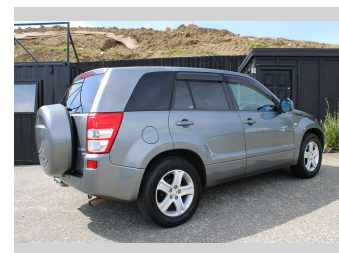

2007 Suzuki ESCUDO 2.0i, 4WD!!

Purchase Price **\$4,990**
Includes GST, Registration & Licensing

Finance may be available on this vehicle. Ask one of our friendly staff for more information.

Gain peace of mind with Mechanical Breakdown Insurance. **Ask us how.**

Top features
None Listed

Body Style
Wagon

Odometer
156,134 km

Engine
1990 cc, Internal Combustion

Fuel Type
Petrol

Transmission
5-Speed Auto, 4WD

Wheels
-

VIN
7AT0GK4MX16205995