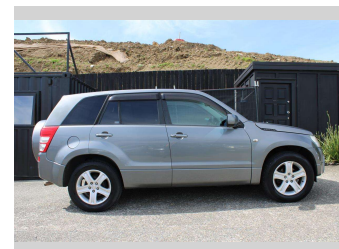

2007 Suzuki ESCUDO 2.0i, 4WD!!

Purchase Price **\$4,990**
Includes GST, Registration & Licensing

Finance may be available on this vehicle. Ask one of our friendly staff for more information.

Gain peace of mind with Mechanical Breakdown Insurance. **Ask us how.**

Top features
None Listed

Body Style
Wagon

Odometer
156,134 km

Engine
1990 cc, Internal Combustion

Fuel Type
Petrol

Transmission
5-Speed Auto, 4WD

Wheels
-

VIN
7AT0GK4MX16205995