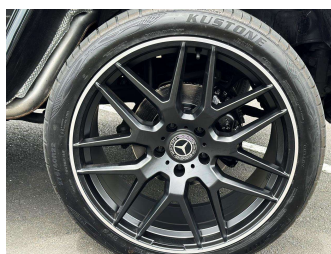

2014 Mercedes-Benz G 350 BLUETEC V6 DIESEL

Purchase Price **$84,975**
Includes GST, Registration & Licensing

Finance may be available on this vehicle. Ask one of our friendly staff for more information.

Gain peace of mind with Mechanical Breakdown Insurance. **Ask us how.**

Top features
None Listed

Body Style
5 door, SUV

Odometer
92,316 km

Engine
2986 cc, In-Line

Fuel Type
Diesel

Transmission
Automatic, 4WD

Wheels
-

VIN
WDB4633462X224708

Interior
-

Safety

Based on 2024 VSRR rating

Reg No.
-

Ext Colour
Black

History
-

Seats
5 seats

CO2 Emissions
☆☆☆☆☆☆
322 grams/km

Energy Economy
☆☆☆☆☆☆
Annual fuel cost of $4,370
11.8L per 100km

Cost per year is an estimate based on diesel price of $2.00 per litre and an average distance of 14000 km. Includes Road User Charges (RUC). Emissions and Energy Economy figures standardised to 3P WLTP.

Stock ID: 35094

Pearce Brothers | Phone 0800 080 061 | Email adam@pearcebrothers.co.nz
103 Great South Road, Papatoetoe, Auckland 2113, New Zealand
www.pearcebrothers.co.nz

4.69 | 500 reviews