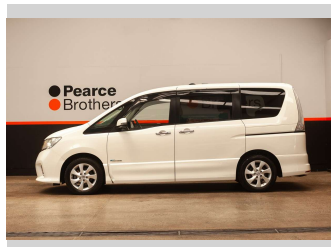

2012 Nissan Serena HYBRID, 8 SEATER, TWIN DOOR

Purchase Price **\$8,990**
Includes GST, Registration & Licensing

Finance may be available on this vehicle. Ask one of our friendly staff for more information.

Body Style
Wagon

Odometer
98,526 km

Engine
1997 cc, Hybrid

Fuel Type
Petrol

Transmission
Automatic

Wheels
-

VIN
7AT0DH3FX24103779

Interior
-