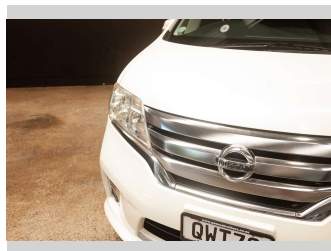

2012 Nissan Serena HYBRID, 8 SEATER, TWIN DOOR

Purchase Price **\$8,990**
Includes GST, Registration & Licensing

Finance may be available on this vehicle. Ask one of our friendly staff for more information.

Body Style
Wagon

Odometer
98,526 km

Engine
1997 cc, Hybrid

Fuel Type
Petrol

Transmission
Automatic

Wheels
-

VIN
7AT0DH3FX24103779

Interior
-