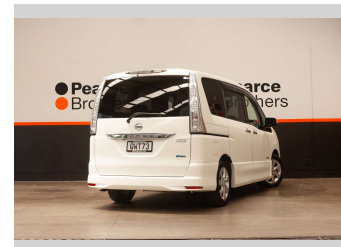

2012 Nissan Serena HYBRID, 8 SEATER, TWIN DOOR

Purchase Price **\$8,990**
Includes GST, Registration & Licensing

Finance may be available on this vehicle. Ask one of our friendly staff for more information.

Body Style
Wagon

Odometer
98,526 km

Engine
1997 cc, Hybrid

Fuel Type
Petrol

Transmission
Automatic

Wheels
-

VIN
7AT0DH3FX24103779

Interior
-