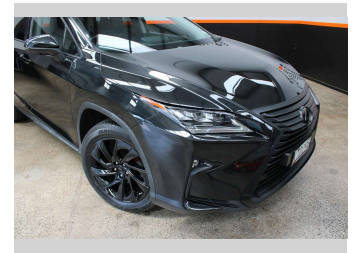

2017 Lexus Rx350 LIMITED NZ NEW 3.5P 4WD

Purchase Price **\$34,990**
Includes GST, Registration & Licensing

Finance may be available on this vehicle. Ask one of our friendly staff for more information.

Gain peace of mind with Mechanical Breakdown Insurance. **Ask us how.**

Body Style
5 door, Wagon

Odometer
106,772 km

Engine
3456 cc, Internal Combustion

Fuel Type
Petrol

Transmission
Automatic

Wheels
-

VIN
JTJBMCA302020027

Interior
-