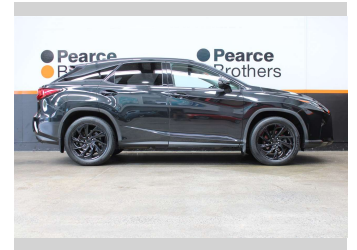

2017 Lexus Rx350 LIMITED NZ NEW 3.5P 4WD

Purchase Price **\$34,990**
Includes GST, Registration & Licensing

Finance may be available on this vehicle. Ask one of our friendly staff for more information.

Gain peace of mind with Mechanical Breakdown Insurance. **Ask us how.**

Body Style
5 door, Wagon

Odometer
106,772 km

Engine
3456 cc, Internal Combustion

Fuel Type
Petrol

Transmission
Automatic

Wheels
-

VIN
JTJBMCA302020027

Interior
-