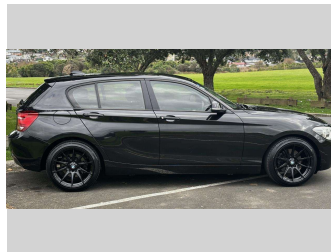

2014 BMW 116i TURBO 18" ALLOYS

Purchase Price **\$12,975**
Includes GST, Registration & Licensing

Finance may be available on this vehicle. Ask one of our friendly staff for more information.

Gain peace of mind with Mechanical Breakdown Insurance. **Ask us how.**

Top features

None Listed

Body Style
5 door, Hatchback

Odometer
69,171 km

Engine
1590 cc, In-Line

Fuel Type
Petrol

Transmission
Automatic, Rear Wheel

Wheels
-