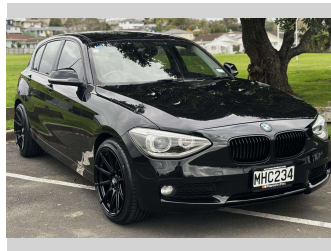

2014 BMW 116i TURBO 18" ALLOYS

Purchase Price **\$12,975**
Includes GST, Registration & Licensing

Finance may be available on this vehicle. Ask one of our friendly staff for more information.

Gain peace of mind with Mechanical Breakdown Insurance. **Ask us how.**

Top features

None Listed

Body Style
5 door, Hatchback

Odometer
69,171 km

Engine
1590 cc, In-Line

Fuel Type
Petrol

Transmission
Automatic, Rear Wheel

Wheels
-