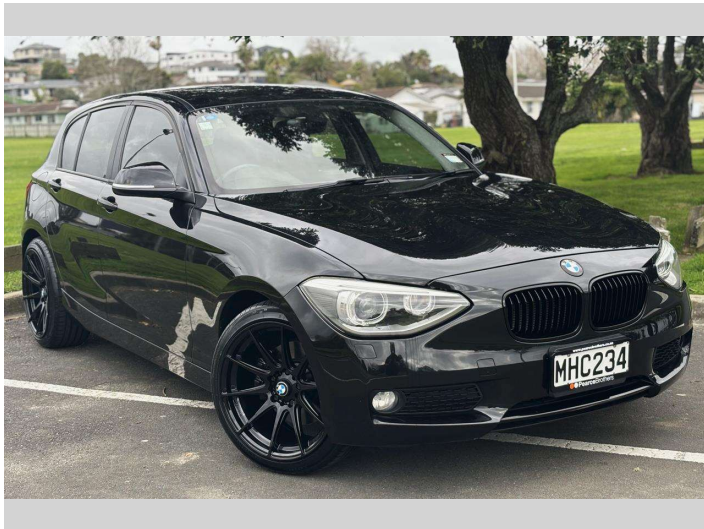

2014 BMW 116i TURBO 18" ALLOYS

Purchase Price **\$12,975**
Includes GST, Registration & Licensing

Finance may be available on this vehicle. Ask one of our friendly staff for more information.

Gain peace of mind with Mechanical Breakdown Insurance. **Ask us how.**

Top features

None Listed

Body Style
5 door, Hatchback

Odometer
69,171 km

Engine
1590 cc, In-Line

Fuel Type
Petrol

Transmission
Automatic, Rear Wheel

Wheels
-