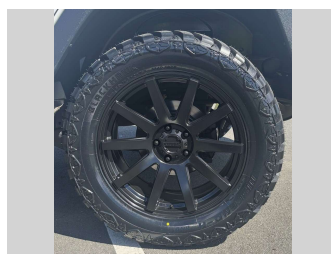

2015 Jeep WRANGLER SPORT UNLIMITED 3.6P

Purchase Price **\$30,975**
Includes GST, Registration & Licensing

Finance may be available on this vehicle. Ask one of our friendly staff for more information.

Gain peace of mind with Mechanical Breakdown Insurance. **Ask us how.**

Top features

None Listed

Body Style
5 door, SUV

Odometer
174,612 km

Engine
3605 cc, In-Line

Fuel Type
Petrol

Transmission
Automatic, 4WD

Wheels
-