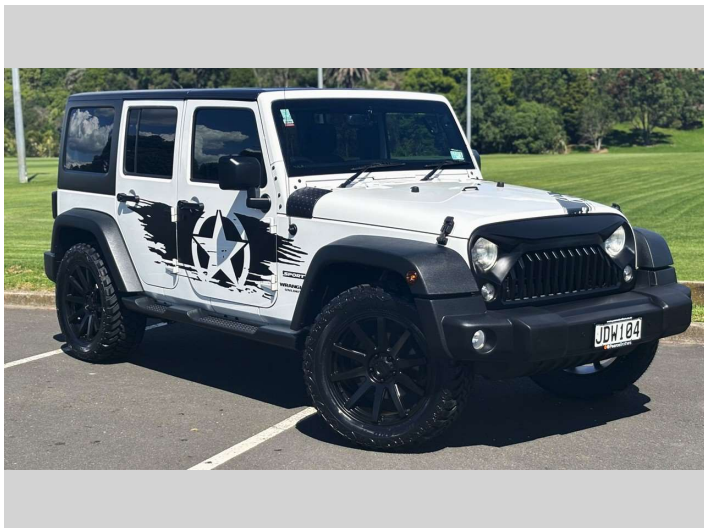

2015 Jeep WRANGLER SPORT UNLIMITED 3.6P

Purchase Price **\$32,975**
Includes GST, Registration & Licensing

Finance may be available on this vehicle. Ask one of our friendly staff for more information.

Gain peace of mind with Mechanical Breakdown Insurance. **Ask us how.**

Top features

None Listed

Body Style
5 door, SUV

Odometer
174,612 km

Engine
3605 cc, In-Line

Fuel Type
Petrol

Transmission
Automatic, 4WD

Wheels
-