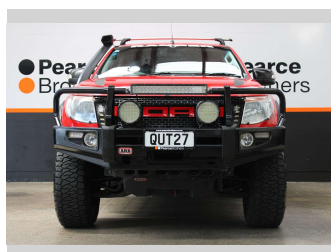

2011 Ford Ranger XLT 4WD LOADED

Purchase Price **\$23,990**
Includes GST, Registration & Licensing

Finance may be available on this vehicle. Ask one of our friendly staff for more information.

Gain peace of mind with Mechanical Breakdown Insurance. **Ask us how.**

Body Style
Ute

Odometer
237,618 km

Engine
3200 cc, Internal Combustion

Fuel Type
Diesel

Transmission
Automatic

Wheels
-

VIN
MNAUMFF50BW100924

Interior
-