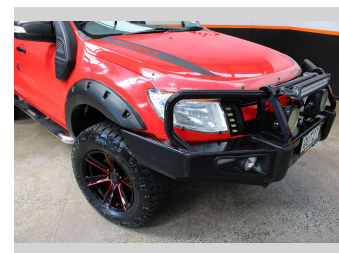

2011 Ford Ranger XLT 4WD LOADED

Purchase Price **\$23,990**
Includes GST, Registration & Licensing

Finance may be available on this vehicle. Ask one of our friendly staff for more information.

Gain peace of mind with Mechanical Breakdown Insurance. **Ask us how.**

Body Style
Ute

Odometer
237,618 km

Engine
3200 cc, Internal Combustion

Fuel Type
Diesel

Transmission
Automatic

Wheels
-

VIN
MNAUMFF50BW100924

Interior
-