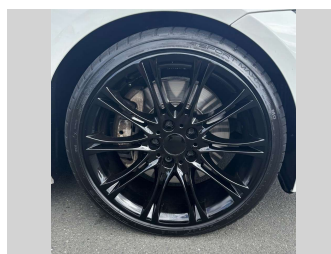

2009 BMW 335i NZ NEW CABRIO 3.0LTURBO

Purchase Price **\$14,975**
Includes GST, Registration & Licensing

Finance may be available on this vehicle. Ask one of our friendly staff for more information.

Gain peace of mind with Mechanical Breakdown Insurance. **Ask us how.**

Top features
None Listed

Body Style
2 door, Convertible

Odometer
110,165 km

Engine
2979 cc, In-Line

Fuel Type
Petrol

Transmission
Auto Tiptronic, Rear Wheel

Wheels
-

VIN
WBAWL72050J011008

Interior
-

Safety
-

Reg No.
FDH731

Ext Colour
white

History
NZ New, 14 owners

Seats
4 seats

CO2 Emissions
-

Energy Economy
-