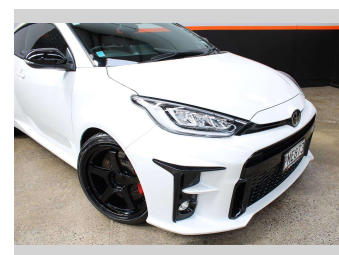

2021 Toyota Gr Yaris CIRCUIT PACK, NZ NEW, 1.6

Purchase Price **\$47,990**
Includes GST, Registration & Licensing

Finance may be available on this vehicle. Ask one of our friendly staff for more information.

Body Style
3 door, Hatchback

Odometer
14,935 km

Engine
1618 cc, Internal Combustion

Fuel Type
Petrol

Transmission
MANUAL

Wheels
-

VIN
JTDAF4E340A001921

Interior
-