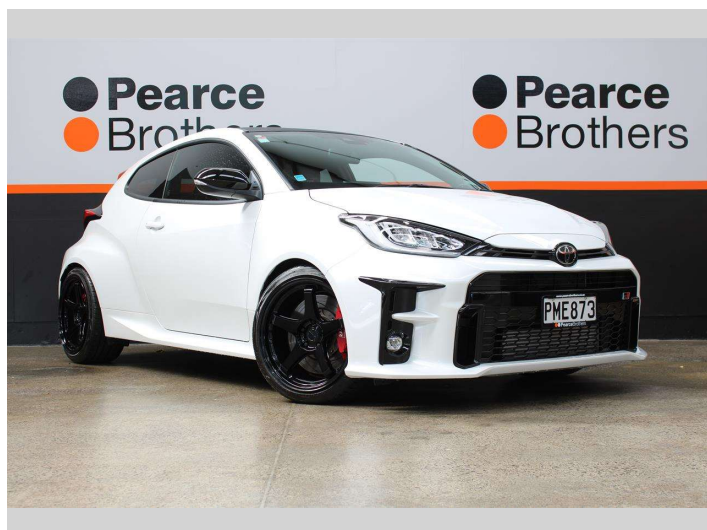

2021 Toyota Gr Yaris CIRCUIT PACK, NZ NEW, 1.6

Purchase Price **\$47,990**
Includes GST, Registration & Licensing

Finance may be available on this vehicle. Ask one of our friendly staff for more information.

Body Style
3 door, Hatchback

Odometer
14,935 km

Engine
1618 cc, Internal Combustion

Fuel Type
Petrol

Transmission
MANUAL

Wheels
-

VIN
JTDAF4E340A001921

Interior
-

Safety

Based on 2023 VSRR rating

Reg No.
PME873

Ext Colour
White

History
NZ New

Seats
5 seats

CO2 Emissions
★★★★☆
191 grams/km

Energy Economy
★★☆☆☆☆
Annual fuel cost of \$3,330
8.5L per 100km