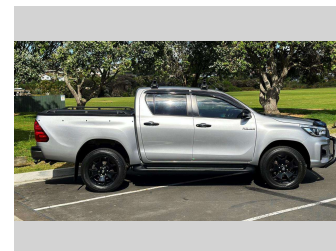

2018 Toyota Hilux SR5 CRUISER

Purchase Price **\$41,975**
Includes GST, Registration & Licensing

Finance may be available on this vehicle. Ask one of our friendly staff for more information.

Gain peace of mind with Mechanical Breakdown Insurance. **Ask us how.**

Top features

None Listed

Body Style
4 door, Ute

Odometer
51,136 km

Engine
2755 cc, In-Line

Fuel Type
Diesel

Transmission
Automatic, 2WD

Wheels
-