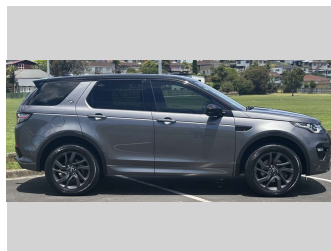

# 2019 Land Rover Discovery Sport SI4 (177KW) SE

**Purchase Price** **\$37,975**  
Includes GST, Registration & Licensing

Finance may be available on this vehicle. Ask one of our friendly staff for more information.

Gain peace of mind with Mechanical Breakdown Insurance. **Ask us how.**

**Top features**  
None Listed

Body Style  
**5 door, SUV**

Odometer  
**93,993 km**

Engine  
**1999 cc, In-Line**

Fuel Type  
**Petrol**