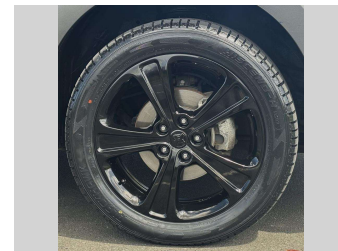

2014 Holden Captiva LTZ V6 3.0P/4WD TOP SPEC

Purchase Price **$14,975**
Includes GST, Registration & Licensing

Finance may be available on this vehicle. Ask one of our friendly staff for more information.

Gain peace of mind with Mechanical Breakdown Insurance. **Ask us how.**

Top features
None Listed

Body Style
5 door, SUV

Odometer
145,370 km

Engine
2997 cc, In-Line

Fuel Type
Petrol

Transmission
Automatic, 4WD

Wheels
-

VIN
KL3CD2659EB044918

Interior
-

Safety
-

Reg No.
HPD48

Ext Colour
Grey

History
NZ New, 6 owners

Seats
7 seats

CO2 Emissions
-

Energy Economy
-

Stock ID: 33278

Pearce Brothers | Phone 09 2777 335 | Email natalia@pearcebrothers.co.nz
122 Great South Road, Papatoetoe, Auckland 2025, New Zealand
www.pearcebrothers.co.nz

★★★★★
4.69 | 1166 reviews