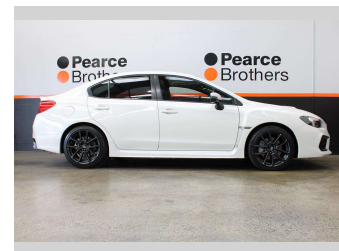

2021 Subaru Wrx PREMIUM 2.0T 4WD NZ NEW

Purchase Price **\$35,990**
Includes GST, Registration & Licensing

Finance may be available on this vehicle. Ask one of our friendly staff for more information.

Gain peace of mind with Mechanical Breakdown Insurance. **Ask us how.**

Body Style
4 door, Sedan

Odometer
22,903 km

Engine
1998 cc, Internal Combustion

Fuel Type
Petrol

Transmission
CVT

Wheels
-

VIN
JF1VAGK85MG031400

Interior
-

Safety
-

Reg No.
NPK814

Ext Colour
White

History
NZ New

Seats
5 seats

CO2 Emissions
-

Energy Economy
-

-