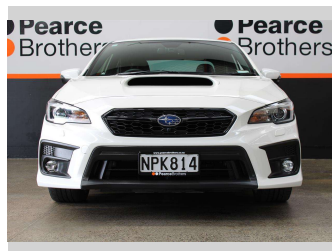

2021 Subaru Wrx PREMIUM 2.0T 4WD NZ NEW

Purchase Price **\$35,990**
Includes GST, Registration & Licensing

Finance may be available on this vehicle. Ask one of our friendly staff for more information.

Gain peace of mind with Mechanical Breakdown Insurance. **Ask us how.**

Body Style
4 door, Sedan

Odometer
22,903 km

Engine
1998 cc, Internal Combustion

Fuel Type
Petrol

Transmission
CVT

Wheels
-

VIN
JF1VAGK85MG031400

Interior
-