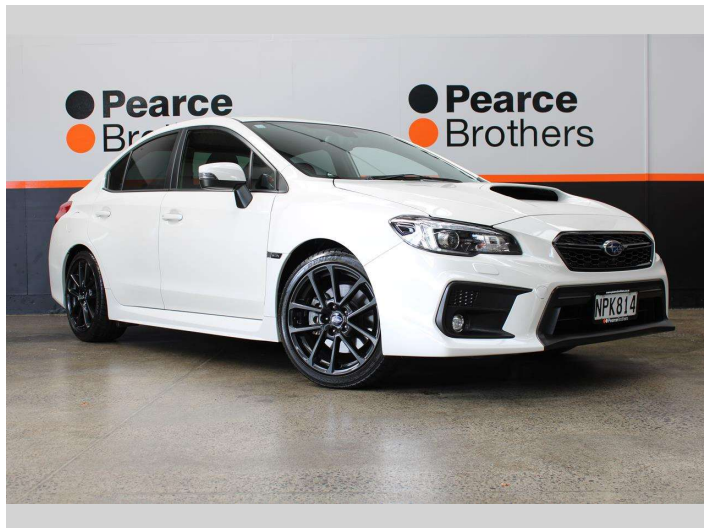

2021 Subaru Wrx PREMIUM 2.0T 4WD NZ NEW

Purchase Price **\$35,990**
Includes GST, Registration & Licensing

Finance may be available on this vehicle. Ask one of our friendly staff for more information.

Gain peace of mind with Mechanical Breakdown Insurance. **Ask us how.**

Body Style
4 door, Sedan

Odometer
22,903 km

Engine
1998 cc, Internal Combustion

Fuel Type
Petrol

Transmission
CVT

Wheels
-

VIN
JF1VAGK85MG031400

Interior
-

Safety
-

Reg No.
NPK814

Ext Colour
White

History
NZ New

Seats
5 seats

CO2 Emissions
-

Energy Economy
-

-