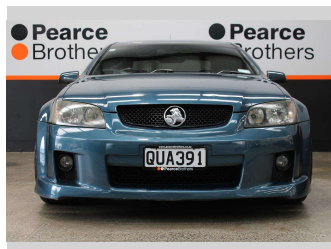

# 2010 Holden COMMODORE SV6, LOWERED ON 20'

**Purchase Price** **\$13,990**  
Includes GST, Registration & Licensing

Finance may be available on this vehicle. Ask one of our friendly staff for more information.

Body Style  
**Sedan**

Odometer  
**159,137 km**

Engine  
**3564 cc, Internal Combustion**

Fuel Type  
**Petrol**

Transmission  
**Automatic**

Wheels  
-

VIN  
**6G1EK5EV6AL427776**

Interior  
-

Safety  
-

Reg No.  
**QUA391**

Ext Colour  
**Blue**

History  
**NZ New**

Seats  
**5 seats**

CO2 Emissions  
-

Energy Economy  
-

**Stock ID: 27544**