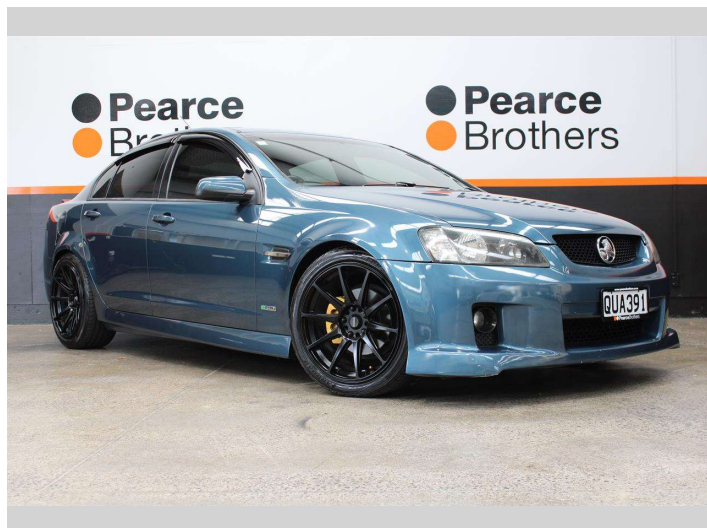

# 2010 Holden COMMODORE SV6, LOWERED ON 20'

**Purchase Price** **\$13,990**  
Includes GST, Registration & Licensing

Finance may be available on this vehicle. Ask one of our friendly staff for more information.

Body Style  
**Sedan**

Odometer  
**159,137 km**

Engine  
**3564 cc, Internal Combustion**

Fuel Type  
**Petrol**

Transmission  
**Automatic**

Wheels  
-

VIN  
**6G1EK5EV6AL427776**

Interior  
-

Safety  
-

Reg No.  
**QUA391**

Ext Colour  
**Blue**

History  
**NZ New**

Seats  
**5 seats**

CO2 Emissions  
-

Energy Economy  
-

**Stock ID: 27544**