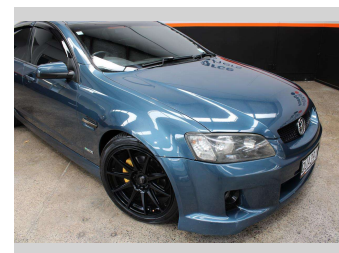

# 2010 Holden COMMODORE SV6, LOWERED ON 20'

**Purchase Price** **\$13,990**  
Includes GST, Registration & Licensing

Finance may be available on this vehicle. Ask one of our friendly staff for more information.

Body Style  
**Sedan**

Odometer  
**159,137 km**

Engine  
**3564 cc, Internal Combustion**

Fuel Type  
**Petrol**

Transmission  
**Automatic**

Wheels  
-

VIN  
**6G1EK5EV6AL427776**

Interior  
-