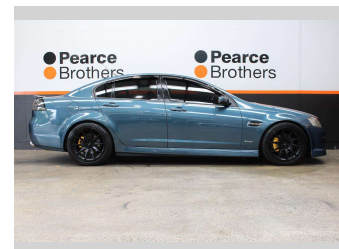

# 2010 Holden COMMODORE SV6, LOWERED ON 20'

**Purchase Price** **\$13,990**  
Includes GST, Registration & Licensing

Finance may be available on this vehicle. Ask one of our friendly staff for more information.

Body Style  
**Sedan**

Odometer  
**159,137 km**

Engine  
**3564 cc, Internal Combustion**

Fuel Type  
**Petrol**

Transmission  
**Automatic**

Wheels  
-

VIN  
**6G1EK5EV6AL427776**

Interior  
-