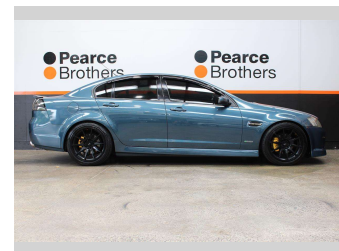

2010 Holden COMMODORE SV6 SEDAN AT

Purchase Price **\$13,990**
Includes GST, Registration & Licensing

Finance may be available on this vehicle. Ask one of our friendly staff for more information.

Gain peace of mind with Mechanical Breakdown Insurance. **Ask us how.**

Body Style
Sedan

Odometer
170,360 km

Engine
3564 cc, Internal Combustion

Fuel Type
Petrol

Transmission
Automatic

Wheels
-

VIN
6G1EK5EV6AL427776

Interior
-