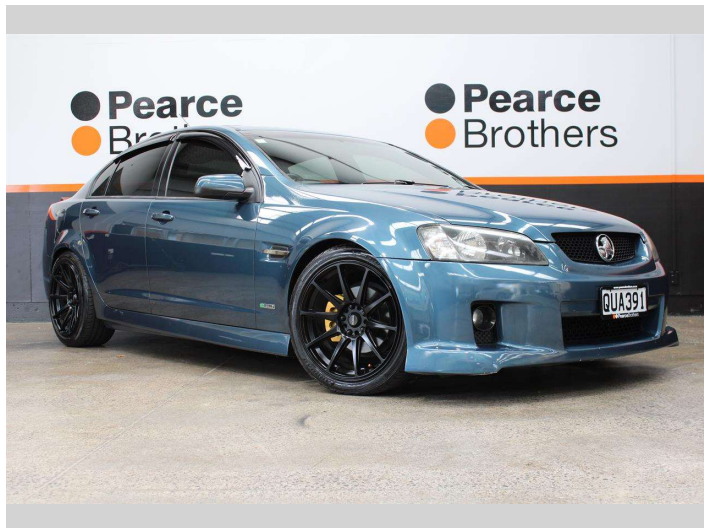

2010 Holden COMMODORE SV6 SEDAN AT

Purchase Price **\$13,990**
Includes GST, Registration & Licensing

Finance may be available on this vehicle. Ask one of our friendly staff for more information.

Gain peace of mind with Mechanical Breakdown Insurance. **Ask us how.**

Body Style
Sedan

Odometer
170,360 km

Engine
3564 cc, Internal Combustion

Fuel Type
Petrol

Transmission
Automatic

Wheels
-

VIN
6G1EK5EV6AL427776

Interior
-

Safety
-

Reg No.
QUA391

Ext Colour
Blue

History
NZ New

Seats
5 seats

CO2 Emissions
-

Energy Economy
-

Stock ID: 27544