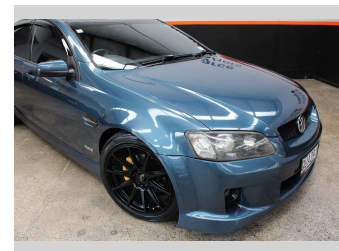

2010 Holden COMMODORE SV6 SEDAN AT

Purchase Price **\$13,990**
Includes GST, Registration & Licensing

Finance may be available on this vehicle. Ask one of our friendly staff for more information.

Gain peace of mind with Mechanical Breakdown Insurance. **Ask us how.**

Body Style
Sedan

Odometer
170,360 km

Engine
3564 cc, Internal Combustion

Fuel Type
Petrol

Transmission
Automatic

Wheels
-

VIN
6G1EK5EV6AL427776

Interior
-