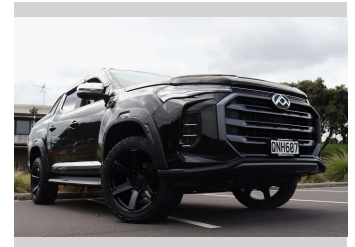

2021 LDV T60 4X4 ,LOW KMS ,NZ NEW

Purchase Price **\$34,975**
Includes GST, Registration & Licensing

Finance may be available on this vehicle. Ask one of our friendly staff for more information.

Gain peace of mind with Mechanical Breakdown Insurance. **Ask us how.**

Body Style
4 door, Ute

Odometer
42,119 km

Engine
1996 cc, In-Line

Fuel Type
Diesel

Transmission
Automatic, 4WD

Wheels
-

VIN
LSFAM11B5MA126328

Interior
Black, Leather