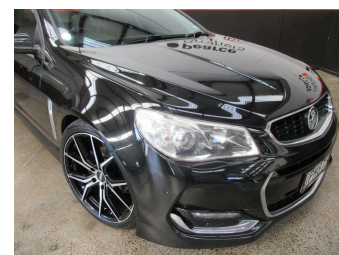

2016 Holden COMMODORE VF2 SV6, LWRD ON 20's

Purchase Price **\$23,990**
Includes GST, Registration & Licensing

Finance may be available on this vehicle. Ask one of our friendly staff for more information.

Body Style
4 door, Sedan

Odometer
154,238 km

Engine
3564 cc, Internal Combustion

Fuel Type
Petrol

Transmission
Automatic

Wheels
-

VIN
6G1FB5E36GL207436

Interior
-