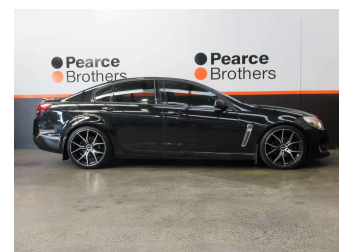

2016 Holden COMMODORE VF2 SV6, LWRD ON 20's

Purchase Price **\$23,990**
Includes GST, Registration & Licensing

Finance may be available on this vehicle. Ask one of our friendly staff for more information.

Body Style
4 door, Sedan

Odometer
154,238 km

Engine
3564 cc, Internal Combustion

Fuel Type
Petrol

Transmission
Automatic

Wheels
-

VIN
6G1FB5E36GL207436

Interior
-