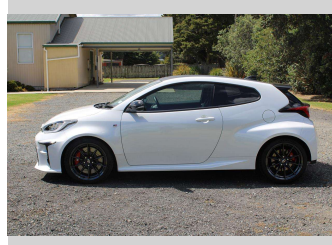

# 2021 Toyota YARIS GR YARIS, NZ NEW, CIRCUIT

**Purchase Price** **\$42,990**  
Includes GST, Registration & Licensing

Finance may be available on this vehicle. Ask one of our friendly staff for more information.

Gain peace of mind with Mechanical Breakdown Insurance. **Ask us how.**

**Top features**  
 None Listed

Body Style  
**3 door, Hatchback**

Odometer  
**15,821 km**

Engine  
**1618 cc, Internal Combustion**

Fuel Type  
**Petrol**

Transmission  
**MANUAL, 4WD**

Wheels  
 -

VIN  
**JTDAF4E340A001921**

Interior  
 -

Safety  
 -

Reg No.  
**PME873**

Ext Colour  
**White**