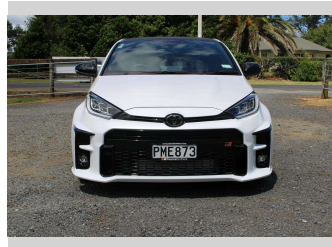

# 2021 Toyota YARIS GR YARIS, NZ NEW, CIRCUIT

**Purchase Price** **\$42,990**  
Includes GST, Registration & Licensing

Finance may be available on this vehicle. Ask one of our friendly staff for more information.

Gain peace of mind with Mechanical Breakdown Insurance. **Ask us how.**

**Top features**  
 None Listed

Body Style  
**3 door, Hatchback**

Odometer  
**15,821 km**

Engine  
**1618 cc, Internal Combustion**

Fuel Type  
**Petrol**

Transmission  
**MANUAL, 4WD**

Wheels  
 -

VIN  
**JTDAF4E340A001921**

Interior  
 -

Safety  
 -

Reg No.  
**PME873**

Ext Colour  
**White**