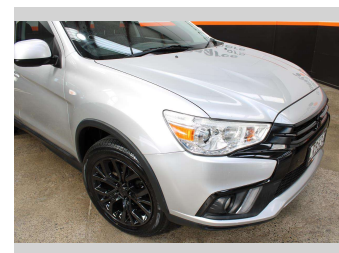

2018 Mitsubishi Asx XLS BLACKED OUT, 2.0P

Purchase Price **\$14,990**
Includes GST, Registration & Licensing

Finance may be available on this vehicle. Ask one of our friendly staff for more information.

Gain peace of mind with Mechanical Breakdown Insurance. **Ask us how.**

Top features
None Listed

Body Style
5 door, Wagon

Odometer
157,264 km

Engine
1998 cc, Internal Combustion

Fuel Type
Petrol

Transmission
CVT