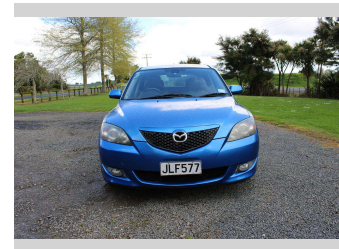

2005 Mazda Axela 1.5 AUTO TIDY HATCH

Purchase Price **\$4,950**
Includes GST, Registration & Licensing

Finance may be available on this vehicle. Ask one of our friendly staff for more information.

UDC
New Zealand's Finance Company
MARAC
MEANS FINANCE

Gain peace of mind with Mechanical Breakdown Insurance. **Ask us how.**

autosure
INSURANCE

Top features
None Listed

Body Style
Hatchback

Odometer
118,748 km

Engine
1490 cc, Internal Combustion

Fuel Type
Petrol

Transmission
Automatic, Front Wheel

Wheels
-

VIN
7AT0C13JX15207138

Interior
-

Safety
-

Reg No.
JLF577

Ext Colour
Blue

History
Ex-Overseas