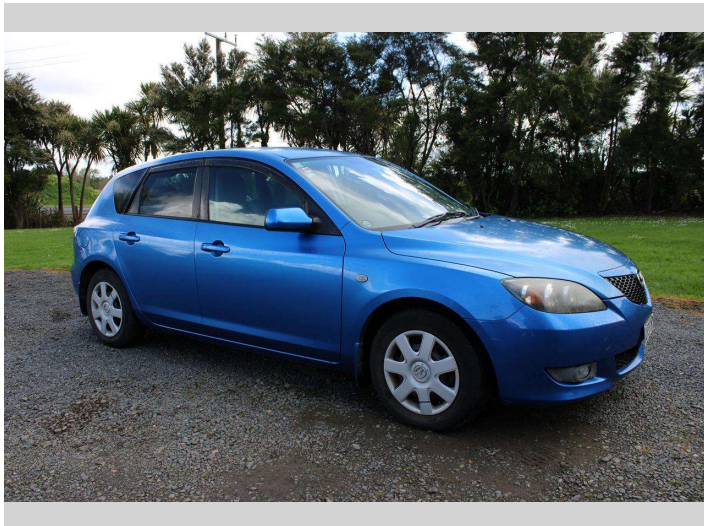

2005 Mazda Axela 1.5 AUTO TIDY HATCH

Purchase Price **\$4,950**
Includes GST, Registration & Licensing

Finance may be available on this vehicle. Ask one of our friendly staff for more information.

UDC
New Zealand's Finance Company
MARAC
MEANS FINANCE

Gain peace of mind with Mechanical Breakdown Insurance. **Ask us how.**

autosure
INSURANCE

Top features
None Listed

Body Style
Hatchback

Odometer
118,748 km

Engine
1490 cc, Internal Combustion

Fuel Type
Petrol

Transmission
Automatic, Front Wheel

Wheels
-

VIN
7AT0C13JX15207138

Interior
-

Safety
-

Reg No.
JLF577

Ext Colour
Blue

History
Ex-Overseas