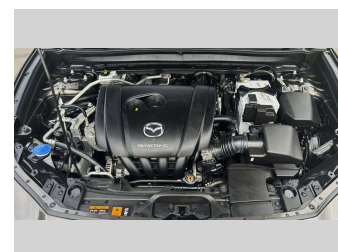

# 2020 Mazda CX-30 NZ NEW GSX 2.0 PETROL

**Purchase Price** **\$24,975**  
Includes GST, Registration & Licensing

Finance may be available on this vehicle. Ask one of our friendly staff for more information.

Gain peace of mind with Mechanical Breakdown Insurance. **Ask us how.**

**Top features**  
None Listed

Body Style  
**5 door, SUV**

Odometer  
**76,046 km**

Engine  
**1998 cc, In-Line**

Fuel Type  
**Petrol**

Transmission  
**Automatic, Front Wheel**

Wheels  
-

VIN  
**MM0DM2W7A0W100363**

Interior  
-

Safety  
  
Based on 2019 ANCAP rating for 20+ models

Reg No.  
**MTJ219**

Ext Colour  
**Grey**

History  
**NZ New**