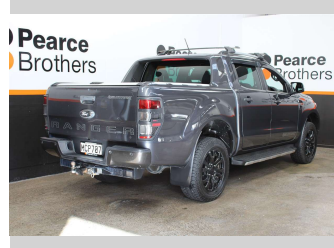

2019 Ford Ranger WILDTRAK BI-TURBO PX3

Purchase Price **\$39,990**
Includes GST, Registration & Licensing

Finance may be available on this vehicle. Ask one of our friendly staff for more information.

Gain peace of mind with Mechanical Breakdown Insurance. **Ask us how.**

Body Style
4 door, Ute

Odometer
118,378 km

Engine
1996 cc, Internal Combustion

Fuel Type
Diesel

Transmission
Automatic

Wheels
-

VIN
MPBUMFF60KX215301

Interior
-

Safety
-

Reg No.
MCP707

Ext Colour
Grey

History
NZ New

Seats
5 seats

CO2 Emissions
-

Energy Economy
-

Stock ID: 29045