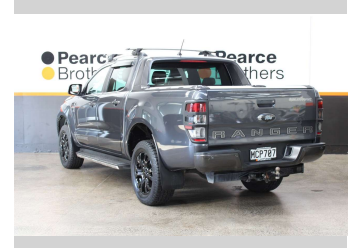

2019 Ford Ranger WILDTRAK BI-TURBO PX3

Purchase Price **\$39,990**
Includes GST, Registration & Licensing

Finance may be available on this vehicle. Ask one of our friendly staff for more information.

Gain peace of mind with Mechanical Breakdown Insurance. **Ask us how.**

Body Style
4 door, Ute

Odometer
118,378 km

Engine
1996 cc, Internal Combustion

Fuel Type
Diesel

Transmission
Automatic

Wheels
-

VIN
MPBUMFF60KX215301

Interior
-