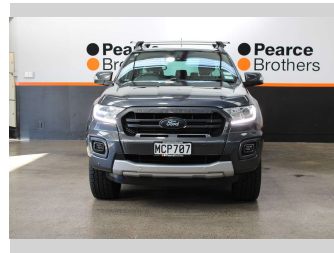

2019 Ford Ranger WILDTRAK BI-TURBO PX3

Purchase Price **\$39,990**
Includes GST, Registration & Licensing

Finance may be available on this vehicle. Ask one of our friendly staff for more information.

Gain peace of mind with Mechanical Breakdown Insurance. **Ask us how.**

Body Style
4 door, Ute

Odometer
118,378 km

Engine
1996 cc, Internal Combustion

Fuel Type
Diesel

Transmission
Automatic

Wheels
-

VIN
MPBUMFF60KX215301

Interior
-