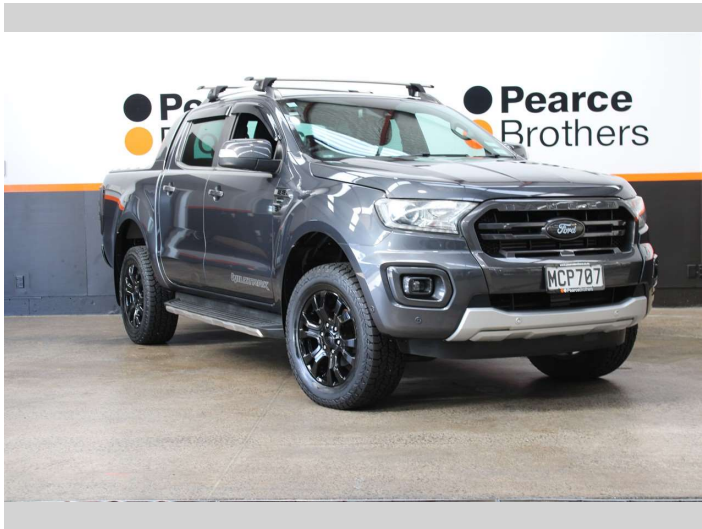

2019 Ford Ranger WILDTRAK BI-TURBO PX3

Purchase Price **\$39,990**
Includes GST, Registration & Licensing

Finance may be available on this vehicle. Ask one of our friendly staff for more information.

Gain peace of mind with Mechanical Breakdown Insurance. **Ask us how.**

Body Style
4 door, Ute

Odometer
118,378 km

Engine
1996 cc, Internal Combustion

Fuel Type
Diesel

Transmission
Automatic

Wheels
-

VIN
MPBUMFF60KX215301

Interior
-

Safety
-

Reg No.
MCP707

Ext Colour
Grey

History
NZ New

Seats
5 seats

CO2 Emissions
-

Energy Economy
-

Stock ID: 29045