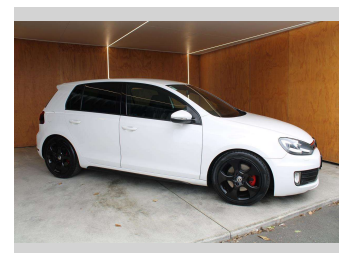

# 2012 Volkswagen GOLF GTI 155KW 6 SPEED AUTO

**Purchase Price** **\$9,990**  
Includes GST, Registration & Licensing

Finance may be available on this vehicle. Ask one of our friendly staff for more information.

Gain peace of mind with Mechanical Breakdown Insurance. **Ask us how.**

**Top features**  
None Listed

Body Style  
**Hatchback**

Odometer  
**111,679 km**

Engine  
**1980 cc, Internal Combustion**

Fuel Type  
**Petrol**