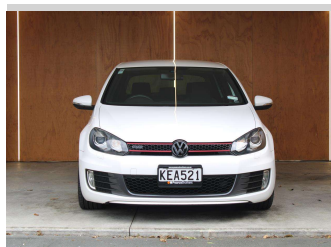

# 2012 Volkswagen GOLF GTI 155KW 6 SPEED AUTO

**Purchase Price** **\$9,990**  
Includes GST, Registration & Licensing

Finance may be available on this vehicle. Ask one of our friendly staff for more information.