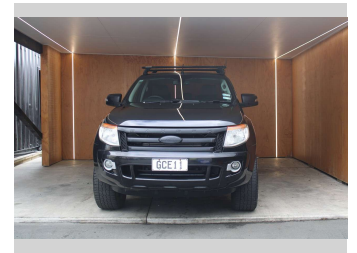

2011 Ford Ranger XLT, MANUAL, 20" MAGS

Purchase Price **\$14,990**
Includes GST, Registration & Licensing

Finance may be available on this vehicle. Ask one of our friendly staff for more information.

Gain peace of mind with Mechanical Breakdown Insurance. **Ask us how.**

Body Style
Ute

Odometer
249,432 km

Engine
3199 cc, Internal Combustion

Fuel Type
Diesel

Transmission
MANUAL

Wheels
-

VIN
MNAUMFF50BW100661

Interior
-