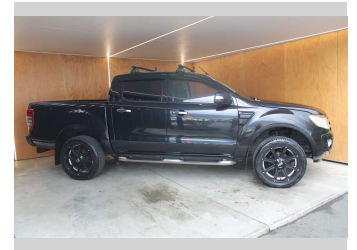

2011 Ford Ranger XLT, MANUAL, 20" MAGS

Purchase Price **\$14,990**
Includes GST, Registration & Licensing

Finance may be available on this vehicle. Ask one of our friendly staff for more information.

Gain peace of mind with Mechanical Breakdown Insurance. **Ask us how.**

Body Style
Ute

Odometer
249,432 km

Engine
3199 cc, Internal Combustion

Fuel Type
Diesel

Transmission
MANUAL

Wheels
-

VIN
MNAUMFF50BW100661

Interior
-