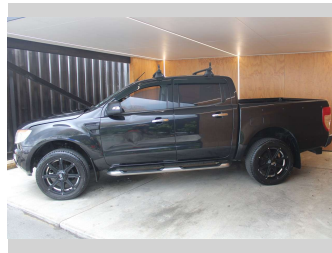

2011 Ford Ranger XLT, MANUAL, 20" MAGS

Purchase Price **\$14,990**
Includes GST, Registration & Licensing

Finance may be available on this vehicle. Ask one of our friendly staff for more information.

Gain peace of mind with Mechanical Breakdown Insurance. **Ask us how.**

Body Style
Ute

Odometer
249,432 km

Engine
3199 cc, Internal Combustion

Fuel Type
Diesel

Transmission
MANUAL

Wheels
-

VIN
MNAUMFF50BW100661

Interior
-