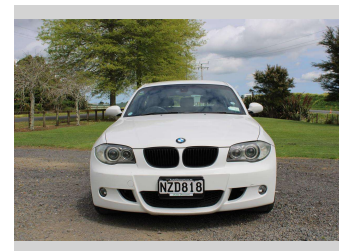

2008 BMW 120I LOW KMS, BLACKED OUT!!

Purchase Price **\$6,490**
Includes GST, Registration & Licensing

Finance may be available on this vehicle. Ask one of our friendly staff for more information.

UDC
New Zealand's Finance Company
MARAC
MEANS FINANCE

Gain peace of mind with Mechanical Breakdown Insurance. **Ask us how.**

autosure
INSURANCE

Top features
None Listed

Body Style
Hatchback

Odometer
68,173 km

Engine
1990 cc, Internal Combustion

Fuel Type
Petrol

Transmission
Automatic, Rear Wheel

Wheels
-

VIN
WBAUD32010P221406

Interior
-

Safety
-

Reg No.
NZD818

Ext Colour
White

History
Ex-Overseas