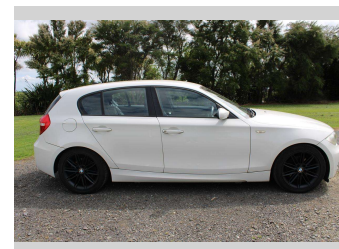

2008 BMW 120I LOW KMS, BLACKED OUT!!

Purchase Price **\$6,490**
Includes GST, Registration & Licensing

Finance may be available on this vehicle. Ask one of our friendly staff for more information.

UDC
New Zealand's Finance Company
MARAC
MEANS FINANCE

Gain peace of mind with Mechanical Breakdown Insurance. **Ask us how.**

autosure
INSURANCE

Top features
None Listed

Body Style
Hatchback

Odometer
68,173 km

Engine
1990 cc, Internal Combustion

Fuel Type
Petrol

Transmission
Automatic, Rear Wheel

Wheels
-

VIN
WBAUD32010P221406

Interior
-

Safety
-

Reg No.
NZD818

Ext Colour
White

History
Ex-Overseas