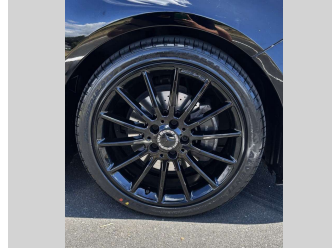

2018 Mercedes-Benz A 200 AMG SPORT NZ NEW

Purchase Price **\$26,975**
Includes GST, Registration & Licensing

Finance may be available on this vehicle. Ask one of our friendly staff for more information.

Gain peace of mind with Mechanical Breakdown Insurance. **Ask us how.**

Top features
None Listed

Body Style
5 door, Hatchback

Odometer
51,160 km

Engine
1595 cc, In-Line

Fuel Type
Petrol

Transmission
Automatic, Front Wheel