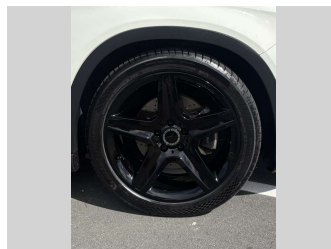

2016 Mercedes-Benz GLA 250 AMG SPORTS

Purchase Price **\$20,975**
Includes GST, Registration & Licensing

Finance may be available on this vehicle. Ask one of our friendly staff for more information.

Gain peace of mind with Mechanical Breakdown Insurance. **Ask us how.**

Top features
None Listed

Body Style
5 door, SUV

Odometer
93,081 km

Engine
1991 cc, In-Line

Fuel Type
Petrol

Transmission
Automatic, 4WD

Wheels
-

VIN
WDC1569462J277447

Interior
-

Safety
-

Reg No.
KCD416

Ext Colour
white

History
NZ New, 4 owners

Seats
5 seats

CO2 Emissions
-

Energy Economy
-