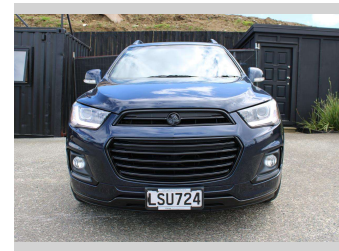

2018 Holden Captiva LTZ 2.2D/4WD/6AT

Purchase Price **\$12,995**
Includes GST, Registration & Licensing

Finance may be available on this vehicle. Ask one of our friendly staff for more information.

Gain peace of mind with Mechanical Breakdown Insurance. **Ask us how.**

Top features
None Listed

Body Style
4 door, SUV / 4x4

Odometer
165,856 km

Engine
2231 cc, Internal Combustion

Fuel Type
Diesel

Transmission
Automatic, 4WD

Wheels
-

VIN
KL3CD2669JB046088