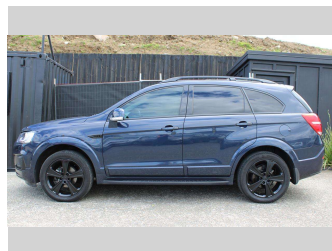

2018 Holden Captiva LTZ 2.2D/4WD/6AT

Purchase Price **\$12,995**
Includes GST, Registration & Licensing

Finance may be available on this vehicle. Ask one of our friendly staff for more information.

Gain peace of mind with Mechanical Breakdown Insurance. **Ask us how.**

Top features
None Listed

Body Style
4 door, SUV / 4x4

Odometer
165,856 km

Engine
2231 cc, Internal Combustion

Fuel Type
Diesel

Transmission
Automatic, 4WD

Wheels
-

VIN
KL3CD2669JB046088

Interior
-

Safety
-

Reg No.
LSU724

Ext Colour
Blue

History
NZ New

Seats
7 seats

CO2 Emissions
-

Energy Economy
-