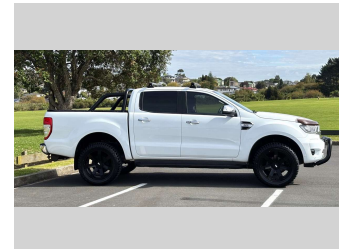

# 2018 Ford Ranger XLT DOUBLE CAB W/S 3

**Purchase Price** **\$32,975**  
Includes GST, Registration & Licensing

Finance may be available on this vehicle. Ask one of our friendly staff for more information.

Gain peace of mind with Mechanical Breakdown Insurance. **Ask us how.**

**Top features**  
 None Listed

Body Style  
**4 door, Ute**

Odometer  
**140,474 km**

Engine  
**3198 cc, In-Line**

Fuel Type  
**Diesel**