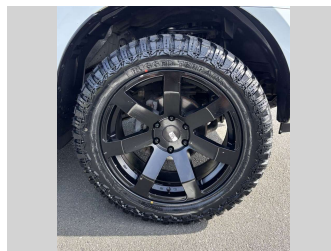

# 2018 Ford Ranger XLT DOUBLE CAB W/S 3

**Purchase Price** **\$32,975**  
Includes GST, Registration & Licensing

Finance may be available on this vehicle. Ask one of our friendly staff for more information.

Gain peace of mind with Mechanical Breakdown Insurance. **Ask us how.**

**Top features**  
 None Listed

Body Style  
**4 door, Ute**

Odometer  
**140,474 km**

Engine  
**3198 cc, In-Line**

Fuel Type  
**Diesel**