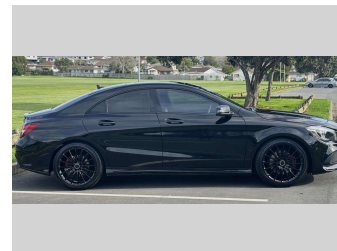

2019 Mercedes-Benz CLA 250 AMG SPORT 4MATIC

Purchase Price **\$29,975**
Includes GST, Registration & Licensing

Finance may be available on this vehicle. Ask one of our friendly staff for more information.

Gain peace of mind with Mechanical Breakdown Insurance. **Ask us how.**

Top features
None Listed

Body Style
4 door, Sedan

Odometer
103,279 km

Engine
1991 cc, In-Line

Fuel Type
Petrol

Transmission
Automatic, 4WD

Wheels
-

VIN
WDD1173512N575043

Interior
-

Safety
-

Reg No.
LWW278

Ext Colour
Black

History
NZ New, 6 owners

Seats
5 seats