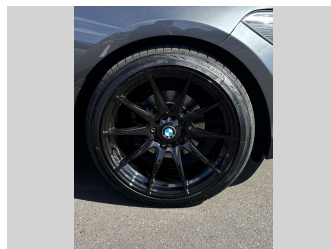

2012 BMW 116i BLACKED OUT

Purchase Price **POA**
Includes GST, Registration & Licensing

Finance may be available on this vehicle. Ask one of our friendly staff for more information.

Gain peace of mind with Mechanical Breakdown Insurance. **Ask us how.**

Top features
None Listed

Body Style
5 door, Hatchback

Odometer
92,133 km

Engine
1590 cc, In-Line

Fuel Type
Petrol

Transmission
Automatic, Rear Wheel

Wheels
-

VIN
WBA1A12070E947847

Interior
Black/Grey

Safety
-

Reg No.
QAR728

Ext Colour
Grey

History
Ex-Overseas, 3 owners

Seats
5 seats, Deluxe cloth

CO2 Emissions
-

Energy Economy
-