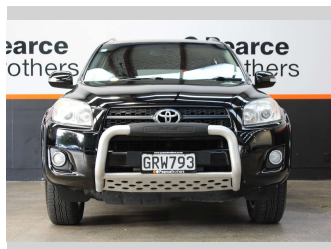

2013 Toyota RAV4 LIMITED, 2.4 PETROL, 4WD, NZ

Purchase Price **\$10,990**
Includes GST, Registration & Licensing

Finance may be available on this vehicle. Ask one of our friendly staff for more information.

Body Style
Wagon

Odometer
206,372 km

Engine
2362 cc, Internal Combustion

Fuel Type
Petrol

Transmission
Automatic

Wheels
-

VIN
JTMBD31V805303670

Interior
-