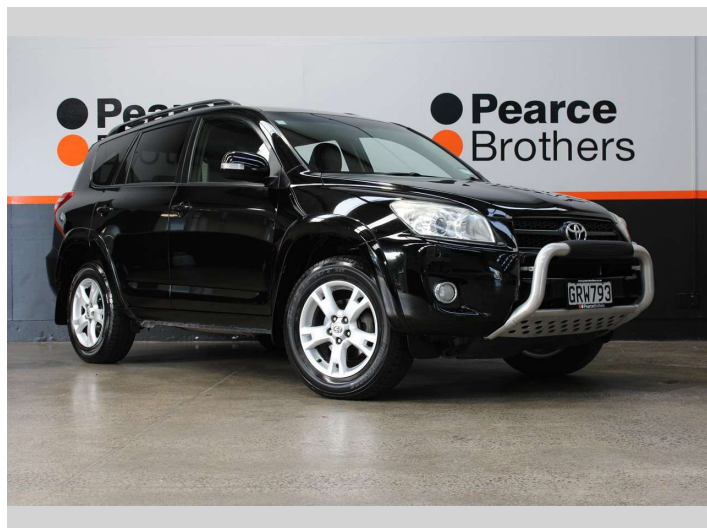

2013 Toyota RAV4 LIMITED, 2.4 PETROL, 4WD, NZ

Purchase Price **\$10,990**
Includes GST, Registration & Licensing

Finance may be available on this vehicle. Ask one of our friendly staff for more information.

Body Style
Wagon

Odometer
206,372 km

Engine
2362 cc, Internal Combustion

Fuel Type
Petrol

Transmission
Automatic

Wheels
-

VIN
JTMBD31V805303670

Interior
-