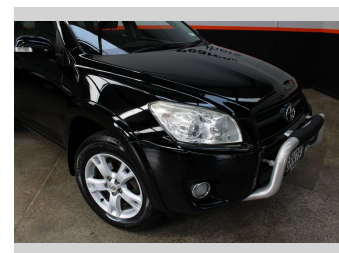

2013 Toyota RAV4 LIMITED, 2.4 PETROL, 4WD, NZ

Purchase Price **\$10,990**
Includes GST, Registration & Licensing

Finance may be available on this vehicle. Ask one of our friendly staff for more information.

Body Style
Wagon

Odometer
206,372 km

Engine
2362 cc, Internal Combustion

Fuel Type
Petrol

Transmission
Automatic

Wheels
-

VIN
JTMBD31V805303670

Interior
-