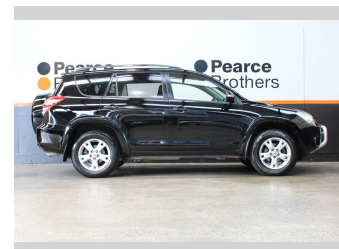

2013 Toyota RAV4 LIMITED, 2.4 PETROL, 4WD, NZ

Purchase Price **\$10,990**
Includes GST, Registration & Licensing

Finance may be available on this vehicle. Ask one of our friendly staff for more information.

Body Style
Wagon

Odometer
206,372 km

Engine
2362 cc, Internal Combustion

Fuel Type
Petrol

Transmission
Automatic

Wheels
-

VIN
JTMBD31V805303670

Interior
-