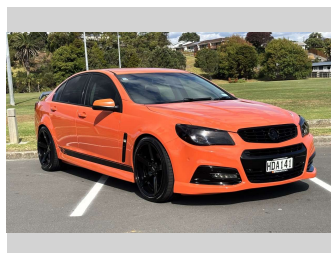

# 2013 Holden Commodore VF SV6 BLACKOUT

**Purchase Price** **\$24,995**  
Includes GST, Registration & Licensing

Finance may be available on this vehicle. Ask one of our friendly staff for more information.

Gain peace of mind with Mechanical Breakdown Insurance. **Ask us how.**

**Top features**  
None Listed

Body Style  
**4 door, Sedan**

Odometer  
**190,372 km**

Engine  
**3564 cc, In-Line**

Fuel Type  
**Petrol**

Transmission  
**Automatic**

Wheels  
-

VIN  
**6G1FB5E36EL938977**

Interior  
-

Safety  
-

Reg No.  
**HDA141**

Ext Colour  
**ORANGE**

History  
**NZ New, 4 owners**