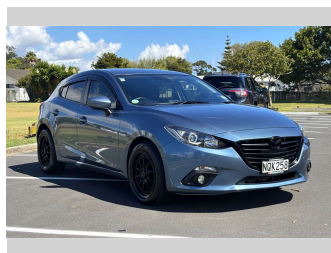

2015 Mazda Axela 1.5L MANUAL

Purchase Price **\$15,975**
Includes GST, Registration & Licensing

Finance may be available on this vehicle. Ask one of our friendly staff for more information.

Gain peace of mind with Mechanical Breakdown Insurance. **Ask us how.**

Top features
None Listed

Body Style
5 door, Hatchback

Odometer
133,056 km

Engine
1490 cc, In-Line

Fuel Type
Petrol

Transmission
Manual, Front Wheel

Wheels
-

VIN
7AT0C13JX21202068

Interior
-

Safety
-

Reg No.
NQK258

Ext Colour
Blue

History
Ex-Overseas, 4 owners

Seats
5 seats, Half Leather

CO2 Emissions
-

Energy Economy
-