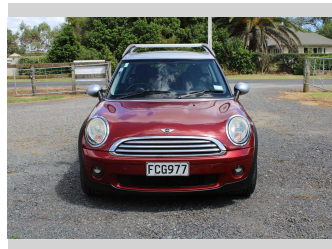

2009 Mini COOPER COUPE 6M 3DR 1.6L

Purchase Price **\$3,450**
Includes GST, Registration & Licensing

Finance may be available on this vehicle. Ask one of our friendly staff for more information.

Gain peace of mind with Mechanical Breakdown Insurance. **Ask us how.**

Top features
 None Listed

Body Style
3 door, Hatchback

Odometer
Odometer is inaccurate

Engine
1598 cc, Internal Combustion

Fuel Type
Petrol

Transmission
MANUAL

Wheels
 -

VIN
WMWML320X0TN47361

Interior
 -

Safety
 -

Reg No.
FCG977

Ext Colour
Red

History
NZ New

Seats
5 seats

CO2 Emissions
 -

Energy Economy
 -