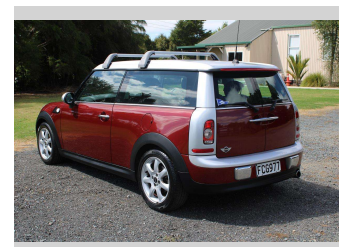

2009 Mini COOPER COUPE 6M 3DR 1.6L

Purchase Price **\$3,450**
Includes GST, Registration & Licensing

Finance may be available on this vehicle. Ask one of our friendly staff for more information.

Gain peace of mind with Mechanical Breakdown Insurance. **Ask us how.**

Top features
 None Listed

Body Style
3 door, Hatchback

Odometer
Odometer is inaccurate

Engine
1598 cc, Internal Combustion

Fuel Type
Petrol

Transmission
MANUAL

Wheels
 -

VIN
WMWML320X0TN47361

Interior
 -

Safety
 -

Reg No.
FCG977

Ext Colour
Red

History
NZ New

Seats
5 seats

CO2 Emissions
 -

Energy Economy
 -