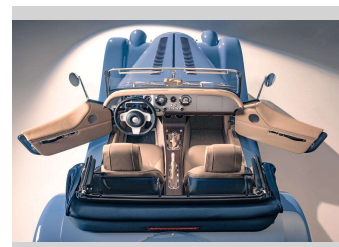

2024 Morgan Plus Six

Purchase Price **$220,000**
Includes GST, Registration & Licensing

Finance may be available on this vehicle. Ask one of our friendly staff for more information.

Gain peace of mind with Mechanical Breakdown Insurance. **Ask us how.**

Top features
None Listed

Body Style
Coupe

Odometer
km

Engine
3000 cc

Fuel Type
Petrol

Transmission
8-Speed Auto

Wheels
-

VIN
-

Interior
-

Safety
-

Reg No.
-

Ext Colour
Green

History
Brand New

Seats
-

CO2 Emissions
-

Energy Economy
-

Stock ID: 30364

Pearce Brothers | Phone 09 579 6454 | Email carol@pearcebrothers.co.nz
393 Neilson Street, Onehunga, Auckland 1061, New Zealand
www.pearcebrothers.co.nz