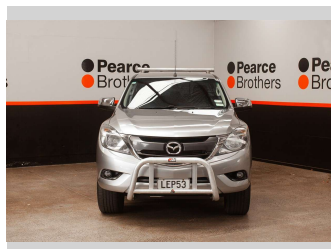

2018 Mazda BT-50 GSX, 3.2L DIESEL, AUTOMATIC

Purchase Price **\$22,990**
Includes GST, Registration & Licensing

Finance may be available on this vehicle. Ask one of our friendly staff for more information.

Body Style
4 door, Ute

Odometer
196,389 km

Engine
3198 cc, Internal Combustion

Fuel Type
Diesel

Transmission
Automatic

Wheels
-

VIN
MM0UR0YG100782658

Interior
-

Safety
-

Reg No.
LEP53

Ext Colour
Silver

History
NZ New

Seats
5 seats

CO2 Emissions
-

Energy Economy
-

Stock ID: 28350