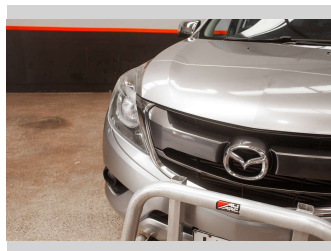

2018 Mazda BT-50 GSX, 3.2L DIESEL, AUTOMATIC

Purchase Price **\$22,990**
Includes GST, Registration & Licensing

Finance may be available on this vehicle. Ask one of our friendly staff for more information.