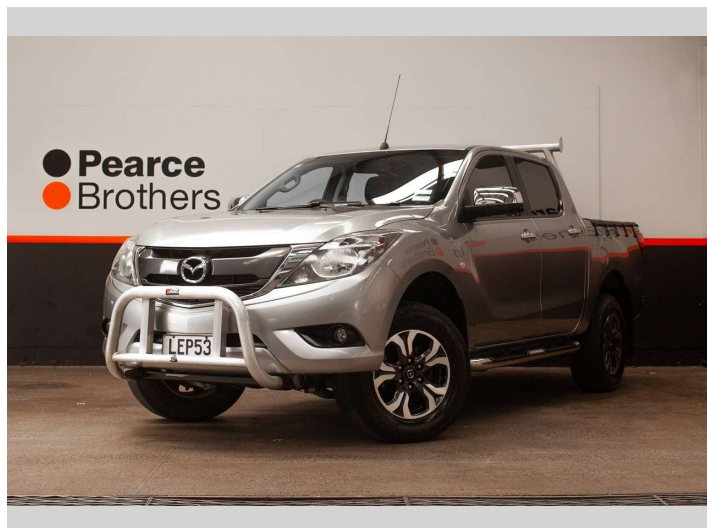

2018 Mazda BT-50 GSX, 3.2L DIESEL, AUTOMATIC

Purchase Price **\$22,990**
Includes GST, Registration & Licensing

Finance may be available on this vehicle. Ask one of our friendly staff for more information.

Body Style
4 door, Ute

Odometer
196,389 km

Engine
3198 cc, Internal Combustion

Fuel Type
Diesel

Transmission
Automatic

Wheels
-

VIN
MM0UR0YG100782658

Interior
-