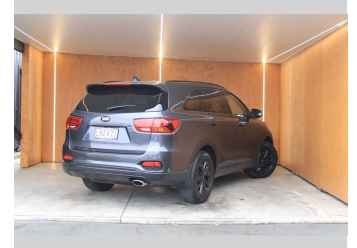

# 2018 Kia Sorento EX DIESEL 4X4 7 SEATER

**Purchase Price** **\$24,990**  
Includes GST, Registration & Licensing

Finance may be available on this vehicle. Ask one of our friendly staff for more information.

Body Style  
**Wagon**

Odometer  
**126,699 km**

Engine  
**2199 cc, Internal Combustion**

Fuel Type  
**Diesel**

Transmission  
**Automatic**

Wheels  
-

VIN  
**KNAPH81BSJ5424077**

Interior  
-