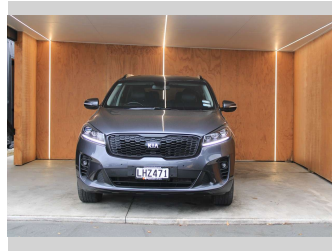

# 2018 Kia Sorento EX DIESEL 4X4 7 SEATER

**Purchase Price** **\$24,990**  
Includes GST, Registration & Licensing

Finance may be available on this vehicle. Ask one of our friendly staff for more information.

Body Style  
**Wagon**

Odometer  
**126,699 km**

Engine  
**2199 cc, Internal Combustion**

Fuel Type  
**Diesel**

Transmission  
**Automatic**

Wheels  
-

VIN  
**KNAPH81BSJ5424077**

Interior  
-