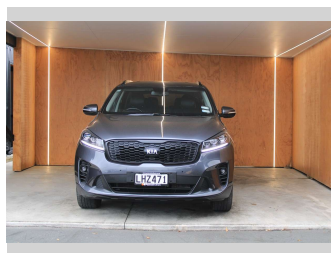

2018 Kia Sorento EX DIESEL 4X4 7 SEATER

Purchase Price **\$23,990**
Includes GST, Registration & Licensing

Finance may be available on this vehicle. Ask one of our friendly staff for more information.

Gain peace of mind with Mechanical Breakdown Insurance. **Ask us how.**

Body Style
Wagon

Odometer
126,699 km

Engine
2199 cc, Internal Combustion

Fuel Type
Diesel

Transmission
Automatic

Wheels
-

VIN
KNAPH81BSJ5424077

Interior
-