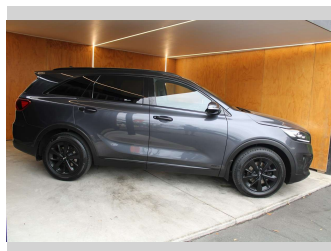

2018 Kia Sorento EX DIESEL 4X4 7 SEATER

Purchase Price **\$23,990**
Includes GST, Registration & Licensing

Finance may be available on this vehicle. Ask one of our friendly staff for more information.

Gain peace of mind with Mechanical Breakdown Insurance. **Ask us how.**

Body Style
Wagon

Odometer
126,699 km

Engine
2199 cc, Internal Combustion

Fuel Type
Diesel

Transmission
Automatic

Wheels
-

VIN
KNAPH81BSJ5424077

Interior
-