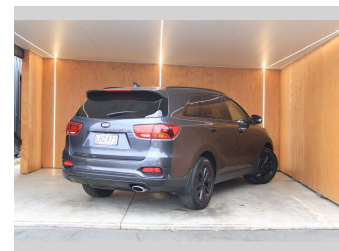

2018 Kia Sorento EX DIESEL 4X4 7 SEATER

Purchase Price **\$23,990**
Includes GST, Registration & Licensing

Finance may be available on this vehicle. Ask one of our friendly staff for more information.

Gain peace of mind with Mechanical Breakdown Insurance. **Ask us how.**

Body Style
Wagon

Odometer
126,699 km

Engine
2199 cc, Internal Combustion

Fuel Type
Diesel

Transmission
Automatic

Wheels
-

VIN
KNAPH81BSJ5424077

Interior
-