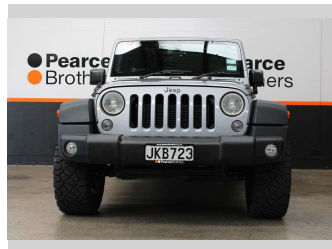

2015 Jeep Wrangler 4WD 2.8 DIESEL NZ NEW

Purchase Price **\$38,990**
Includes GST, Registration & Licensing

Finance may be available on this vehicle. Ask one of our friendly staff for more information.

UDC
New Zealand's Finance Company
MARAC
MEANS FINANCE

Body Style
4 door, Wagon

Odometer
58,377 km

Engine
2777 cc, Internal Combustion

Fuel Type
Diesel

Transmission
Automatic

Wheels
-

VIN
1C4HJWK54FL753341

Interior
-