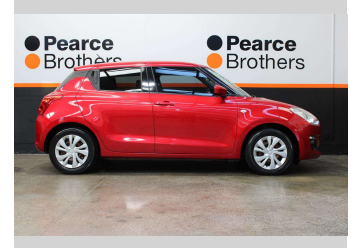

# 2017 Suzuki Swift GLC 1.2P NZ NEW LOW KM'S

**Purchase Price** **\$12,990**  
Includes GST, Registration & Licensing

Finance may be available on this vehicle. Ask one of our friendly staff for more information.

Gain peace of mind with Mechanical Breakdown Insurance. **Ask us how.**

**Top features**  
None Listed

Body Style  
**5 door, Hatchback**

Odometer  
**48,965 km**

Engine  
**1242 cc, Internal Combustion**