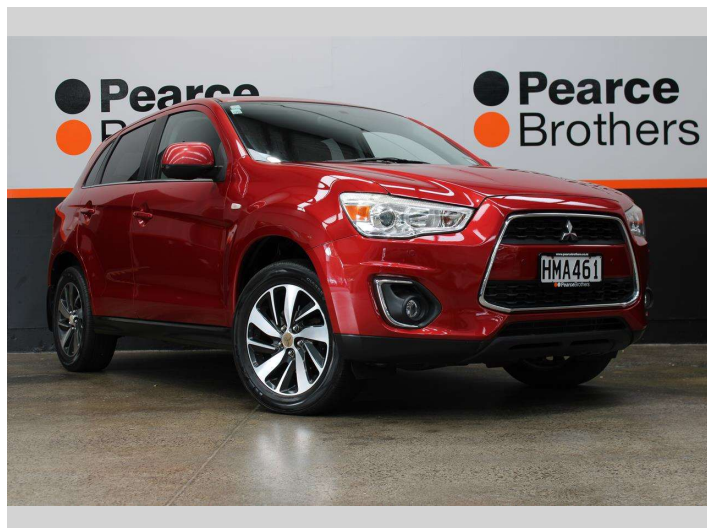

2014 Mitsubishi Asx XLS, NZ NEW, LOW KM'S

Purchase Price **\$12,990**
Includes GST, Registration & Licensing

Finance may be available on this vehicle. Ask one of our friendly staff for more information.

Body Style
5 door, SUV

Odometer
113,886 km

Engine
1998 cc, Internal Combustion

Fuel Type
Petrol

Transmission
Automatic

Wheels
-

VIN
JMFXTGA2WFZ000471

Interior
-