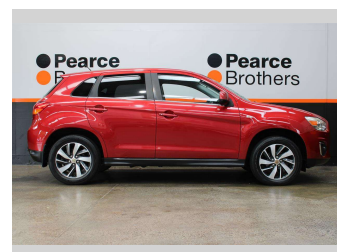

2014 Mitsubishi Asx XLS, NZ NEW, LOW KM'S

Purchase Price **\$12,990**
Includes GST, Registration & Licensing

Finance may be available on this vehicle. Ask one of our friendly staff for more information.

Body Style
5 door, SUV

Odometer
113,886 km

Engine
1998 cc, Internal Combustion

Fuel Type
Petrol

Transmission
Automatic

Wheels
-

VIN
JMFXTGA2WFZ000471

Interior
-