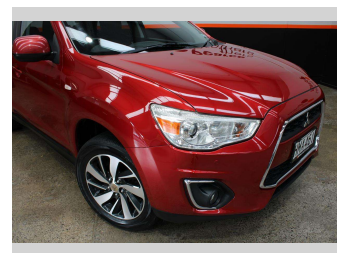

2014 Mitsubishi Asx XLS, NZ NEW, LOW KM'S

Purchase Price **\$12,990**
Includes GST, Registration & Licensing

Finance may be available on this vehicle. Ask one of our friendly staff for more information.

Body Style
5 door, SUV

Odometer
113,886 km

Engine
1998 cc, Internal Combustion

Fuel Type
Petrol

Transmission
Automatic

Wheels
-

VIN
JMFXTGA2WFZ000471

Interior
-