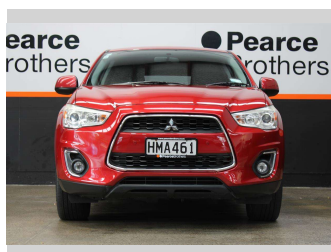

2014 Mitsubishi Asx XLS, NZ NEW, LOW KM'S

Purchase Price **\$12,990**
Includes GST, Registration & Licensing

Finance may be available on this vehicle. Ask one of our friendly staff for more information.

Body Style
5 door, SUV

Odometer
113,886 km

Engine
1998 cc, Internal Combustion

Fuel Type
Petrol

Transmission
Automatic

Wheels
-

VIN
JMFXTGA2WFZ000471

Interior
-