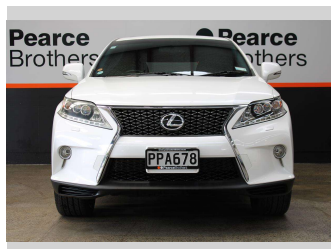

2012 Lexus Rx350 F SPORT, FACELIFT, LEATHER

Purchase Price **\$21,990**
Includes GST, Registration & Licensing

Finance may be available on this vehicle. Ask one of our friendly staff for more information.

Body Style
Wagon

Odometer
121,463 km

Engine
3456 cc, Internal Combustion

Fuel Type
Petrol

Transmission
Automatic

Wheels
-

VIN
7AT0B00FX2245XXXX

Interior
-