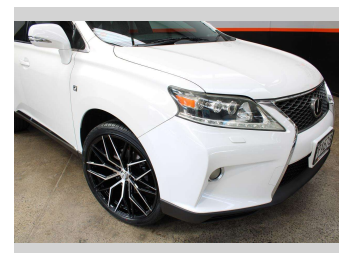

2012 Lexus Rx350 F SPORT, FACELIFT, LEATHER

Purchase Price **\$21,990**
Includes GST, Registration & Licensing

Finance may be available on this vehicle. Ask one of our friendly staff for more information.

Body Style
Wagon

Odometer
121,463 km

Engine
3456 cc, Internal Combustion

Fuel Type
Petrol

Transmission
Automatic

Wheels
-

VIN
7AT0B00FX2245XXXX

Interior
-