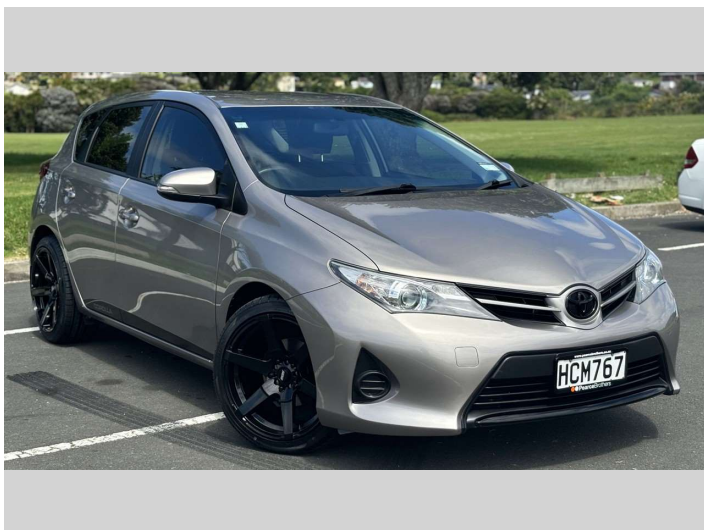

2013 Toyota Corolla GX 1.8P NZ NEW !!

Purchase Price **\$14,975**
Includes GST, Registration & Licensing

Finance may be available on this vehicle. Ask one of our friendly staff for more information.

Gain peace of mind with Mechanical Breakdown Insurance. **Ask us how.**

Top features
None Listed

Body Style
5 door, Hatchback

Odometer
97,657 km

Engine
1798 cc, In-Line

Fuel Type
Petrol

Transmission
Automatic, Front Wheel

Wheels
-

VIN
JTNKUXJEX0JX3XXXX

Interior
-

Safety

Based on 2024 VSRR rating

Reg No.
-

Ext Colour
Brown

History
NZ New

Seats
5 seats

CO2 Emissions
★★★★☆
169 grams/km