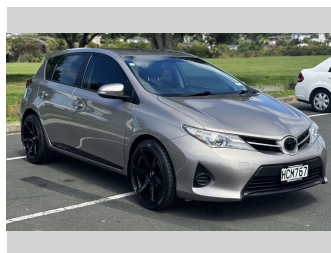

2013 Toyota Corolla GX 1.8P NZ NEW !!

Purchase Price **\$14,975**
Includes GST, Registration & Licensing

Finance may be available on this vehicle. Ask one of our friendly staff for more information.

Gain peace of mind with Mechanical Breakdown Insurance. **Ask us how.**

Top features
None Listed

Body Style
5 door, Hatchback

Odometer
97,657 km

Engine
1798 cc, In-Line

Fuel Type
Petrol

Transmission
Automatic, Front Wheel

Wheels
-

VIN
JTNKUXJEX0JX3XXXX

Interior
-

Safety

Based on 2024 VSRR rating

Reg No.
-

Ext Colour
Brown

History
NZ New

Seats
5 seats

CO2 Emissions
★★★★☆
169 grams/km