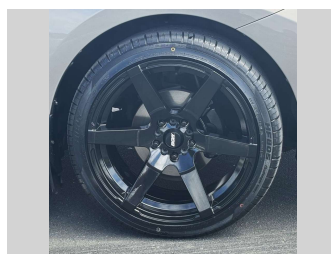

2013 Toyota Corolla GX 1.8P NZ NEW !!

Purchase Price **\$14,975**
Includes GST, Registration & Licensing

Finance may be available on this vehicle. Ask one of our friendly staff for more information.

Gain peace of mind with Mechanical Breakdown Insurance. **Ask us how.**

Top features
None Listed

Body Style
5 door, Hatchback

Odometer
97,657 km

Engine
1798 cc, In-Line

Fuel Type
Petrol

Transmission
Automatic, Front Wheel

Wheels
-

VIN
JTNKUXJEX0JX3XXXX

Interior
-

Safety

Based on 2024 VSRR rating

Reg No.
-

Ext Colour
Brown

History
NZ New

Seats
5 seats

CO2 Emissions
★★★★☆
169 grams/km