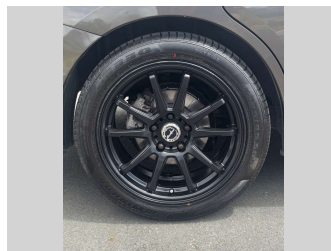

2017 Mazda Premacy 7 SEATER ECONOMICAL

Purchase Price **\$11,975**
Includes GST, Registration & Licensing

Finance may be available on this vehicle. Ask one of our friendly staff for more information.

Gain peace of mind with Mechanical Breakdown Insurance. **Ask us how.**

Top features
None Listed

Body Style
5 door, People Movers

Odometer
135,663 km

Engine
1998 cc, In-Line

Fuel Type
Petrol

Transmission
Automatic, Front Wheel

Wheels
-

VIN
7AT0C133XX0140XXX

Interior
-

Safety

Based on 2024 VSRR rating

Reg No.

-

Ext Colour
Grey

History
Ex-Overseas

Seats
7 seats